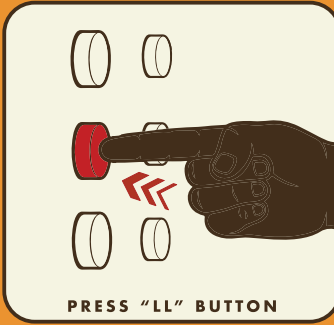

DEVOLVER UNDERGROUND

DIRECTIONS/ TO THE
SPEAKEASY

TAKE THE ELEVATOR TO THE SPEAKEASY

galvanize

GO PAST FRONT DESK

TAKE LEFT ELEVATOR

PRESS "LL" BUTTON

OR

TAKE THE STAIRS TO THE SPEAKEASY

GO PAST FRONT DESK

GO PAST ELEVATORS

OPEN DOOR TO YOUR LEFT

GO DOWNSTAIRS
& OUT THE DOOR

@DEVOLVERDIGITAL
DEVOLVERDIGITAL.COM

0020-19